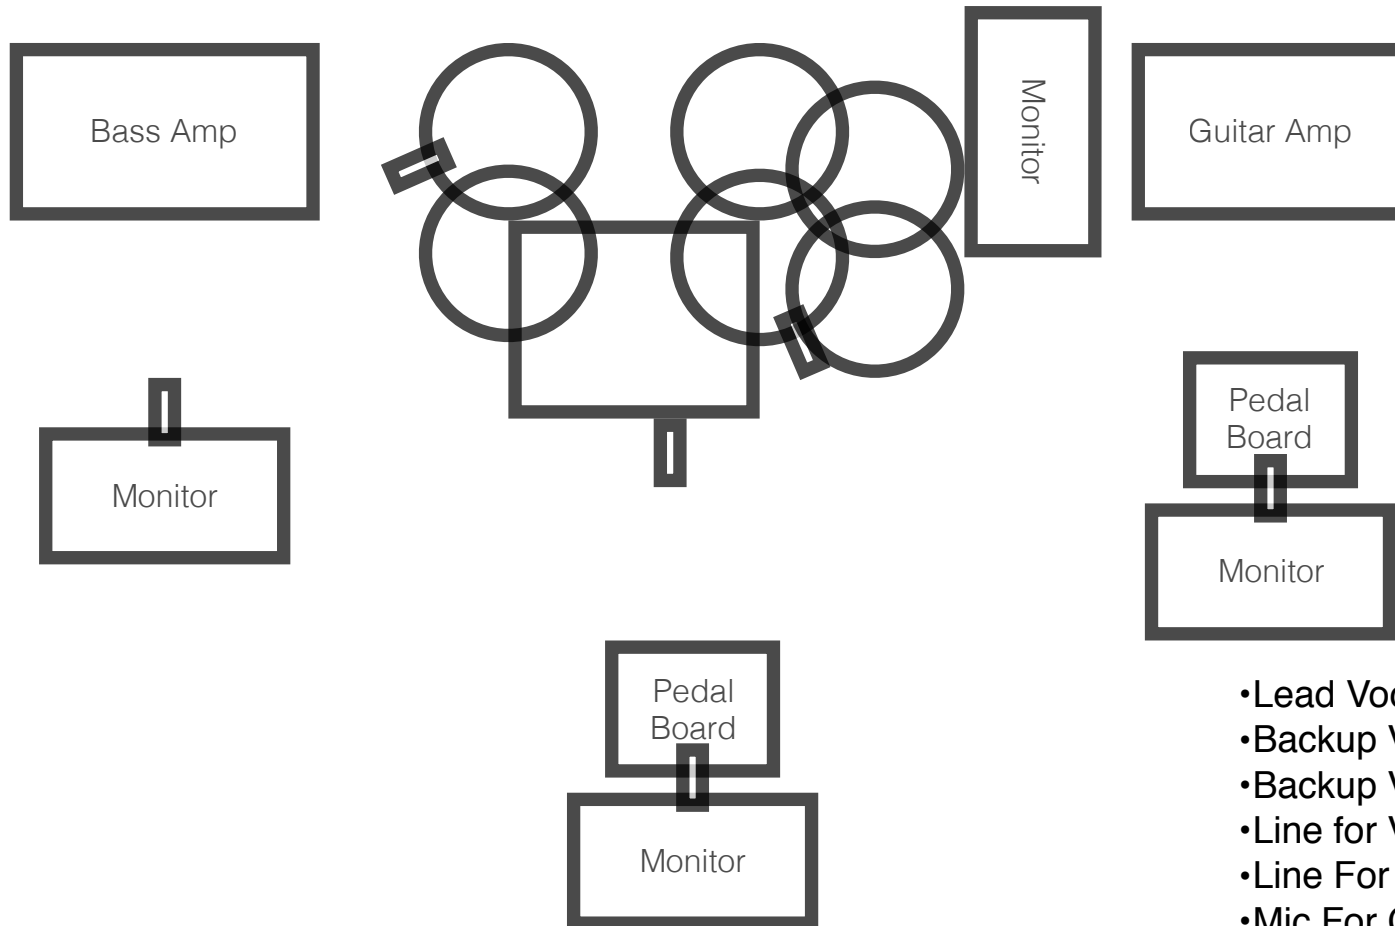

Jillian Rae

FOUR PIECE STAGE PLOT

- Lead Vocal-Super 55(provided)
- Backup Vocal
- Backup Vocal
- Line for Violin DI
- Line For Acoustic Guitar DI
- Mic For Guitar AMP
- Line for Bass DI
- Kick Mic
- Tom 1 Mic
- Tom 2 Mic

*Optional: Snare Mic, and Drum Overhead Mic for larger venue's