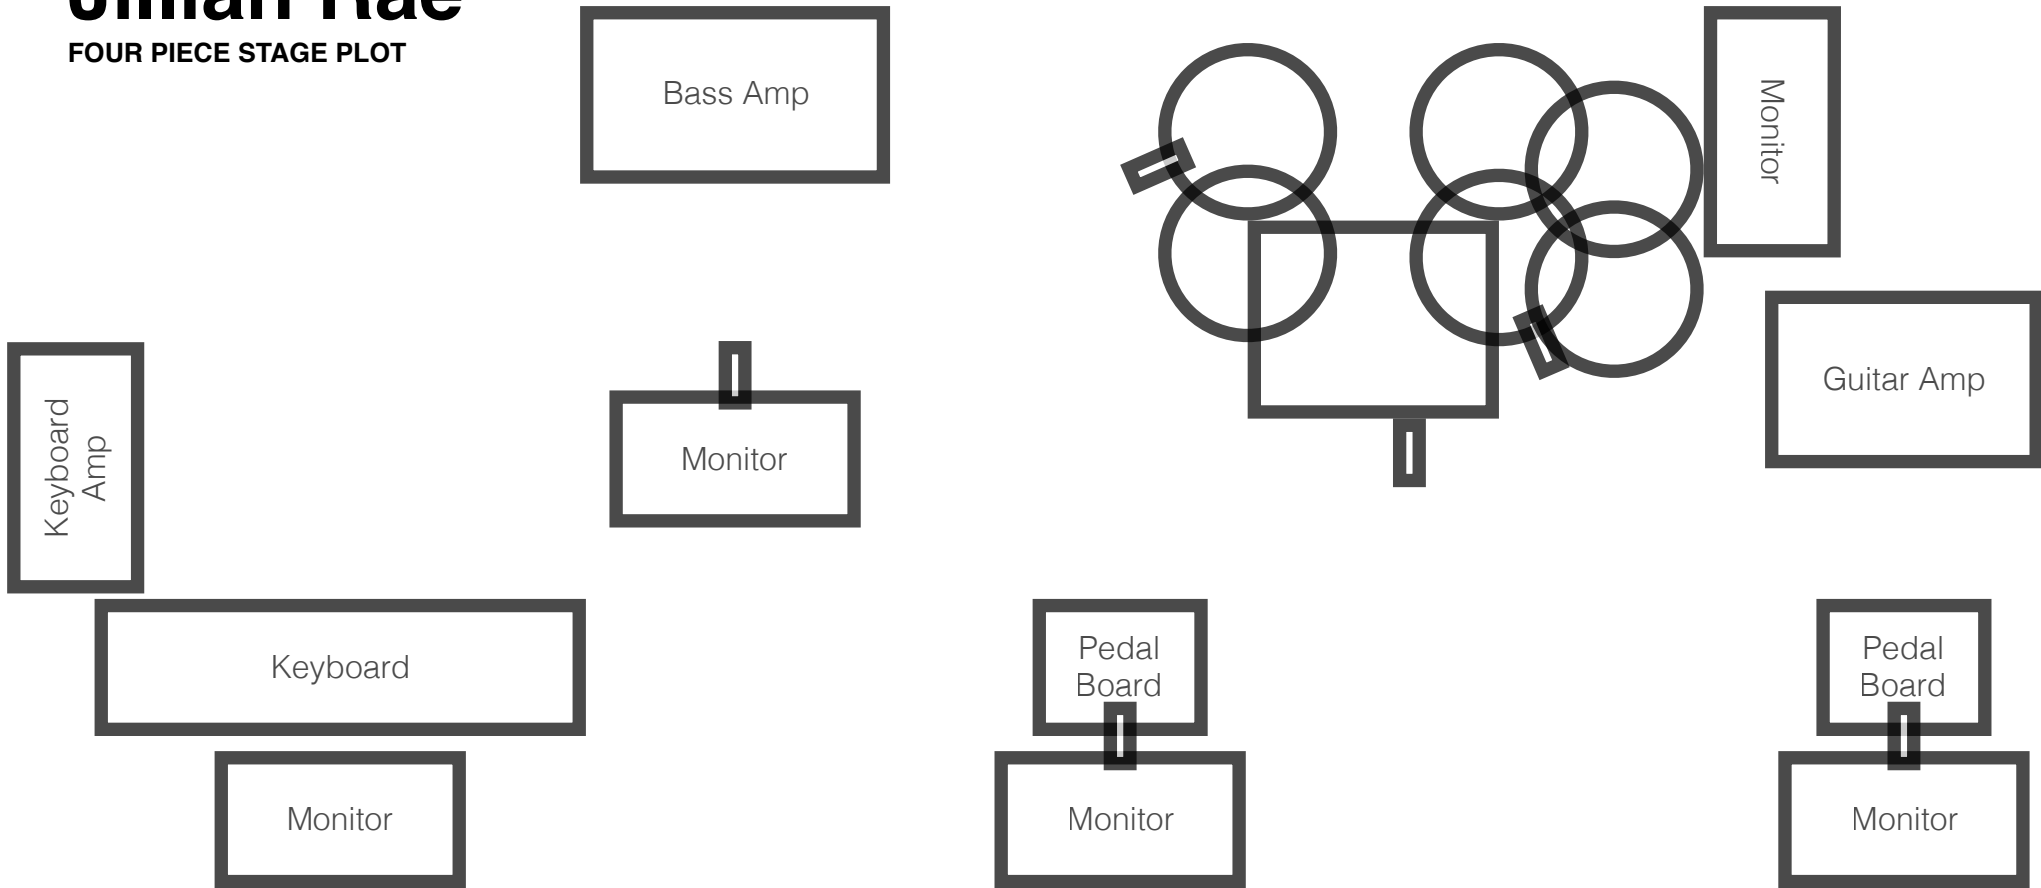

## FOUR PIECE STAGE PLOT

- Lead Vocal-Super 55(provided)
- Backup Vocal
- Backup Vocal
- Line for Violin DI
- Line For Acoustic Guitar DI
- Mic For Guitar AMP
- Line for Bass DI
- Line for Keyboard DI
- Kick Mic
- Tom 1 Mic
- Tom 2 Mic

\*Optional: Snare Mic, and Drum Overhead Mic for larger venue's